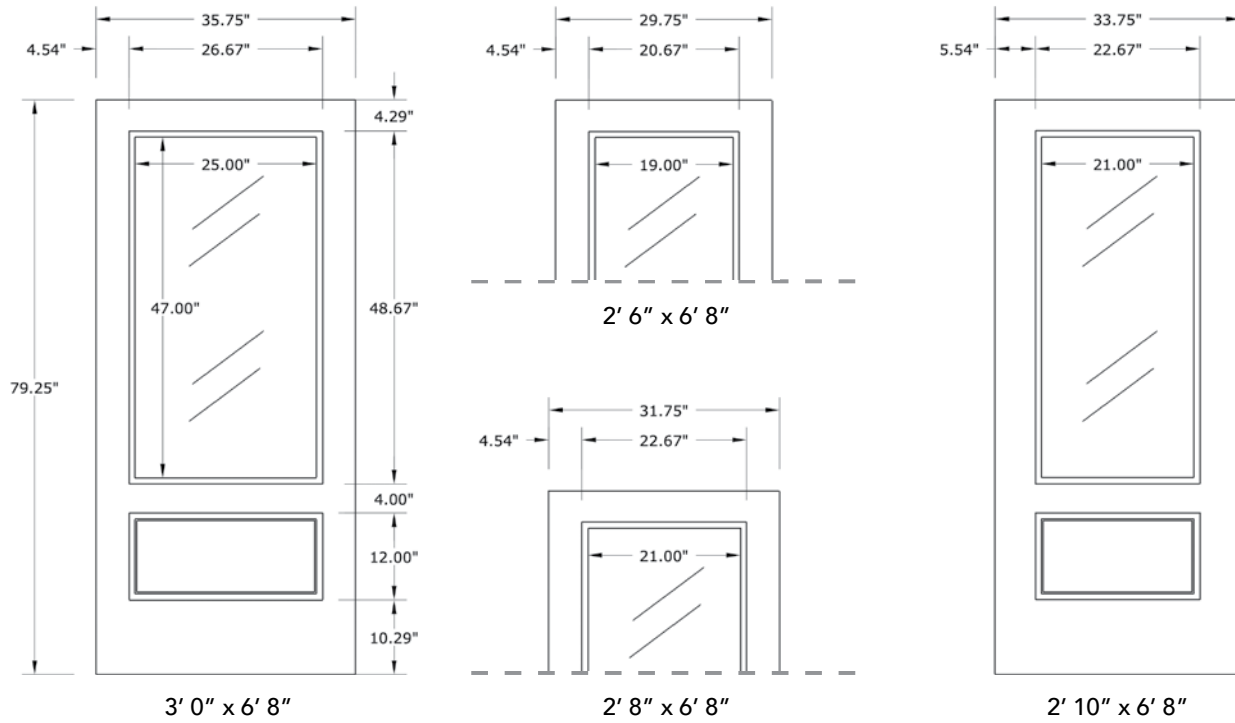

AVAILABLE SIZING

NOTE: BY REQUEST, DOOR HEIGHT COMES IN VARYING DIMENSIONS TO A MINIMUM OF 79". EXCESS WILL BE TAKEN FROM BOTTOM RAIL. ALL OTHER DIMENSIONS WILL REMAIN THE SAME.

MATCHING SIDELITES

SLS1E (Coming Soon)

Available Widths:

- 1' 0"
- 1' 2"

Spec Page = 231